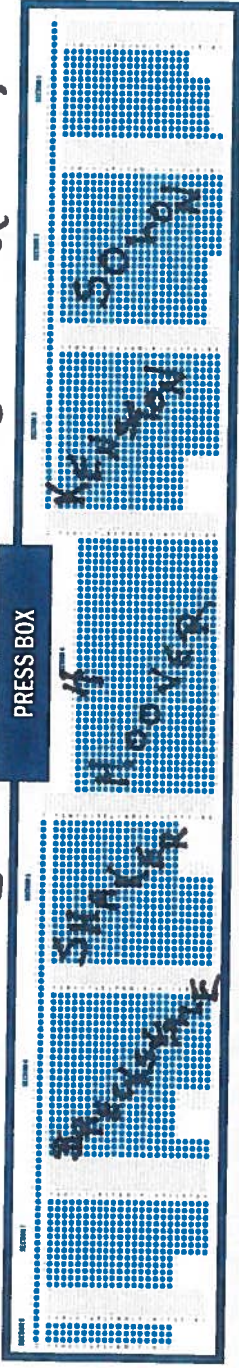

DUS TARIQ

N

N

HOMETOWN TICKETING

Parking

Spectator Gate

E

SEAT AVAILABLE
NOT AVAILABLE

Main Gate
Teams

1
2
3
4
5
6
7
8

S