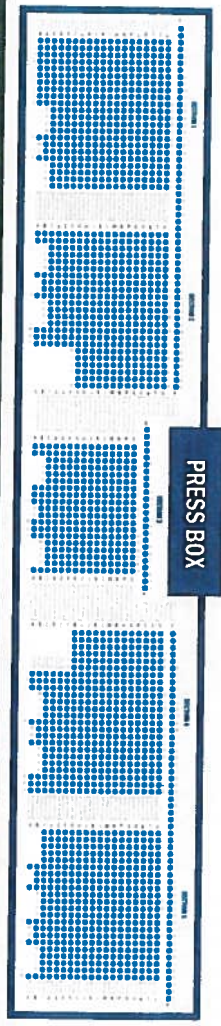

DUS TARIQ

N

N

HOMETOWN TICKETING

Parking

Spectator Gate

E

SEAT AVAILABLE
NOT AVAILABLE

Main Gate
Teams

1
2
3
4
5
6
7
8

S